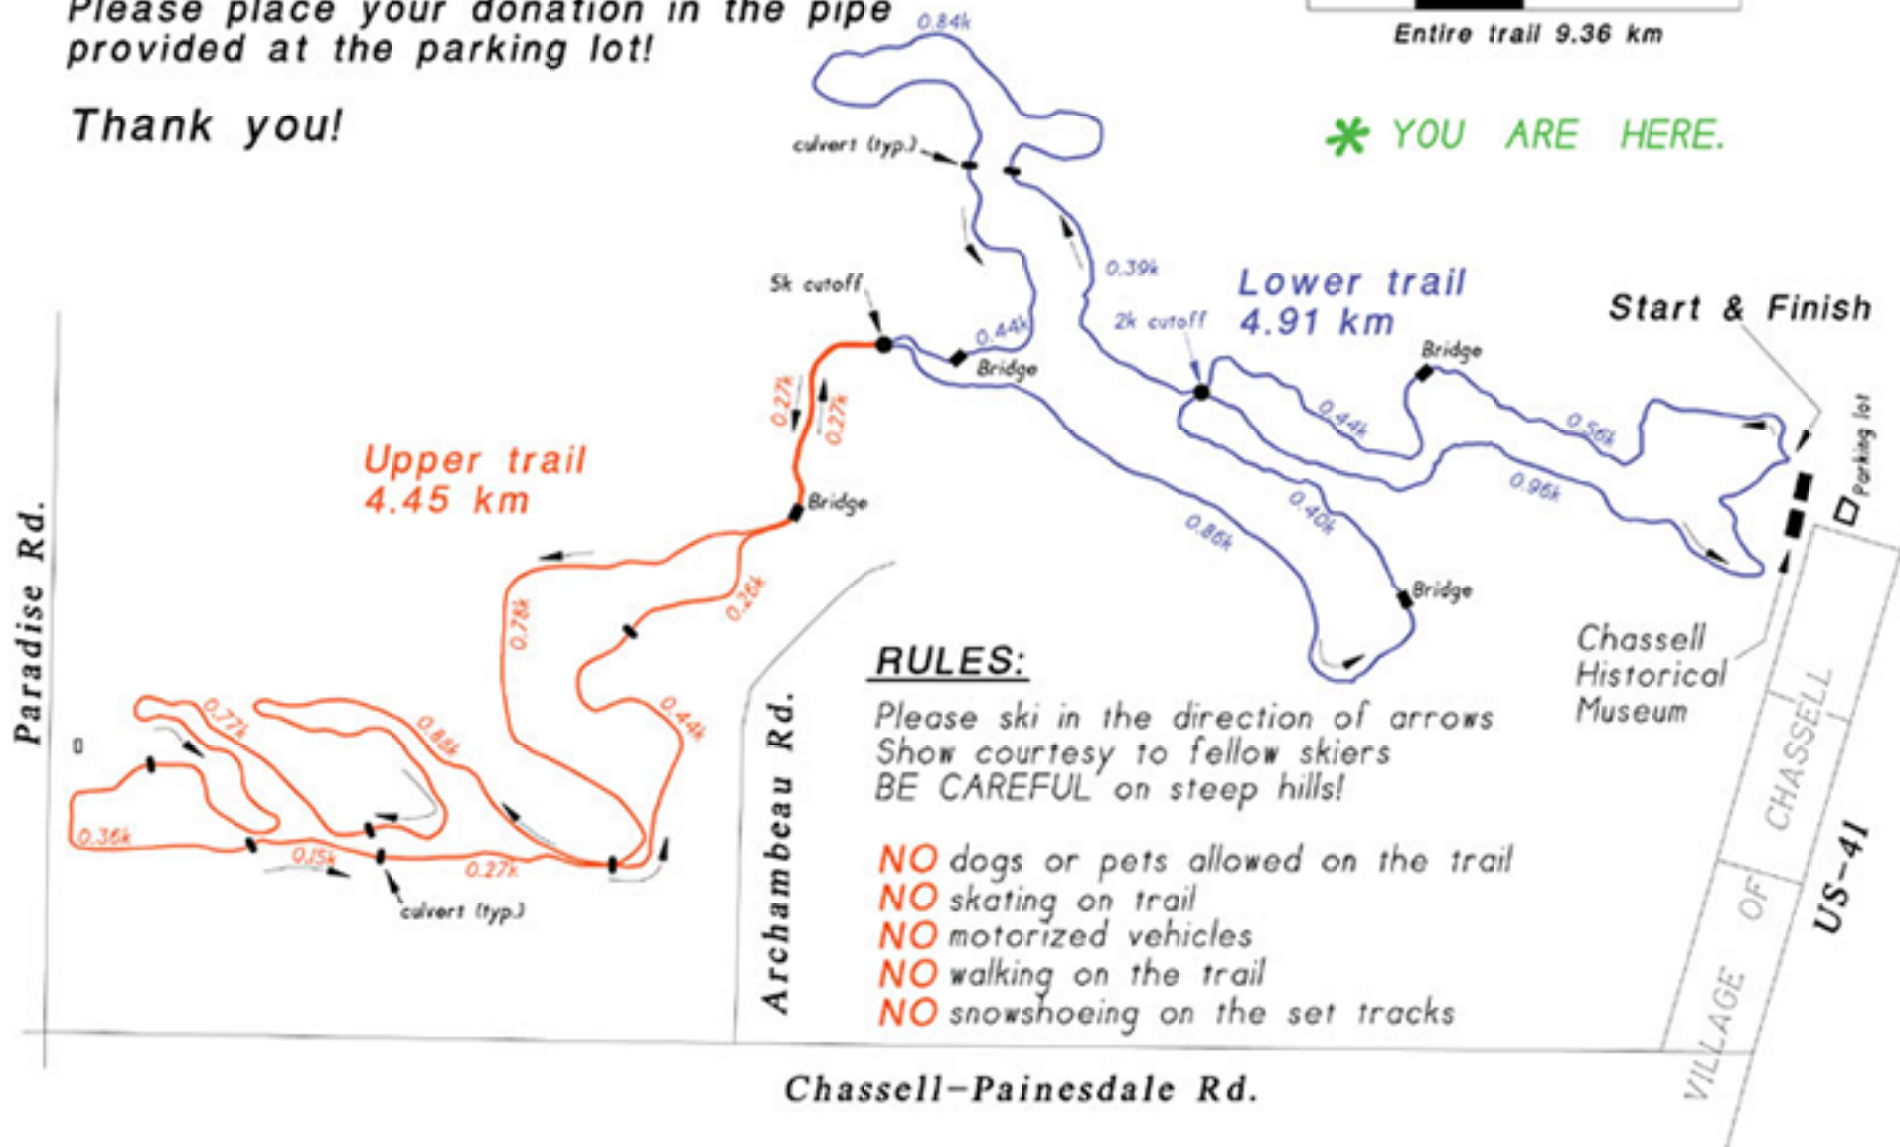

CHASSELL CLASSIC SKI TRAIL

This trail is maintained by volunteers.
Your donations are needed to keep it maintained !!!
Please place your donation in the pipe
provided at the parking lot!

Thank you!

* YOU ARE HERE.

RULES:

Please ski in the direction of arrows
Show courtesy to fellow skiers
BE CAREFUL on steep hills!

- NO** dogs or pets allowed on the trail
- NO** skating on trail
- NO** motorized vehicles
- NO** walking on the trail
- NO** snowshoeing on the set tracks