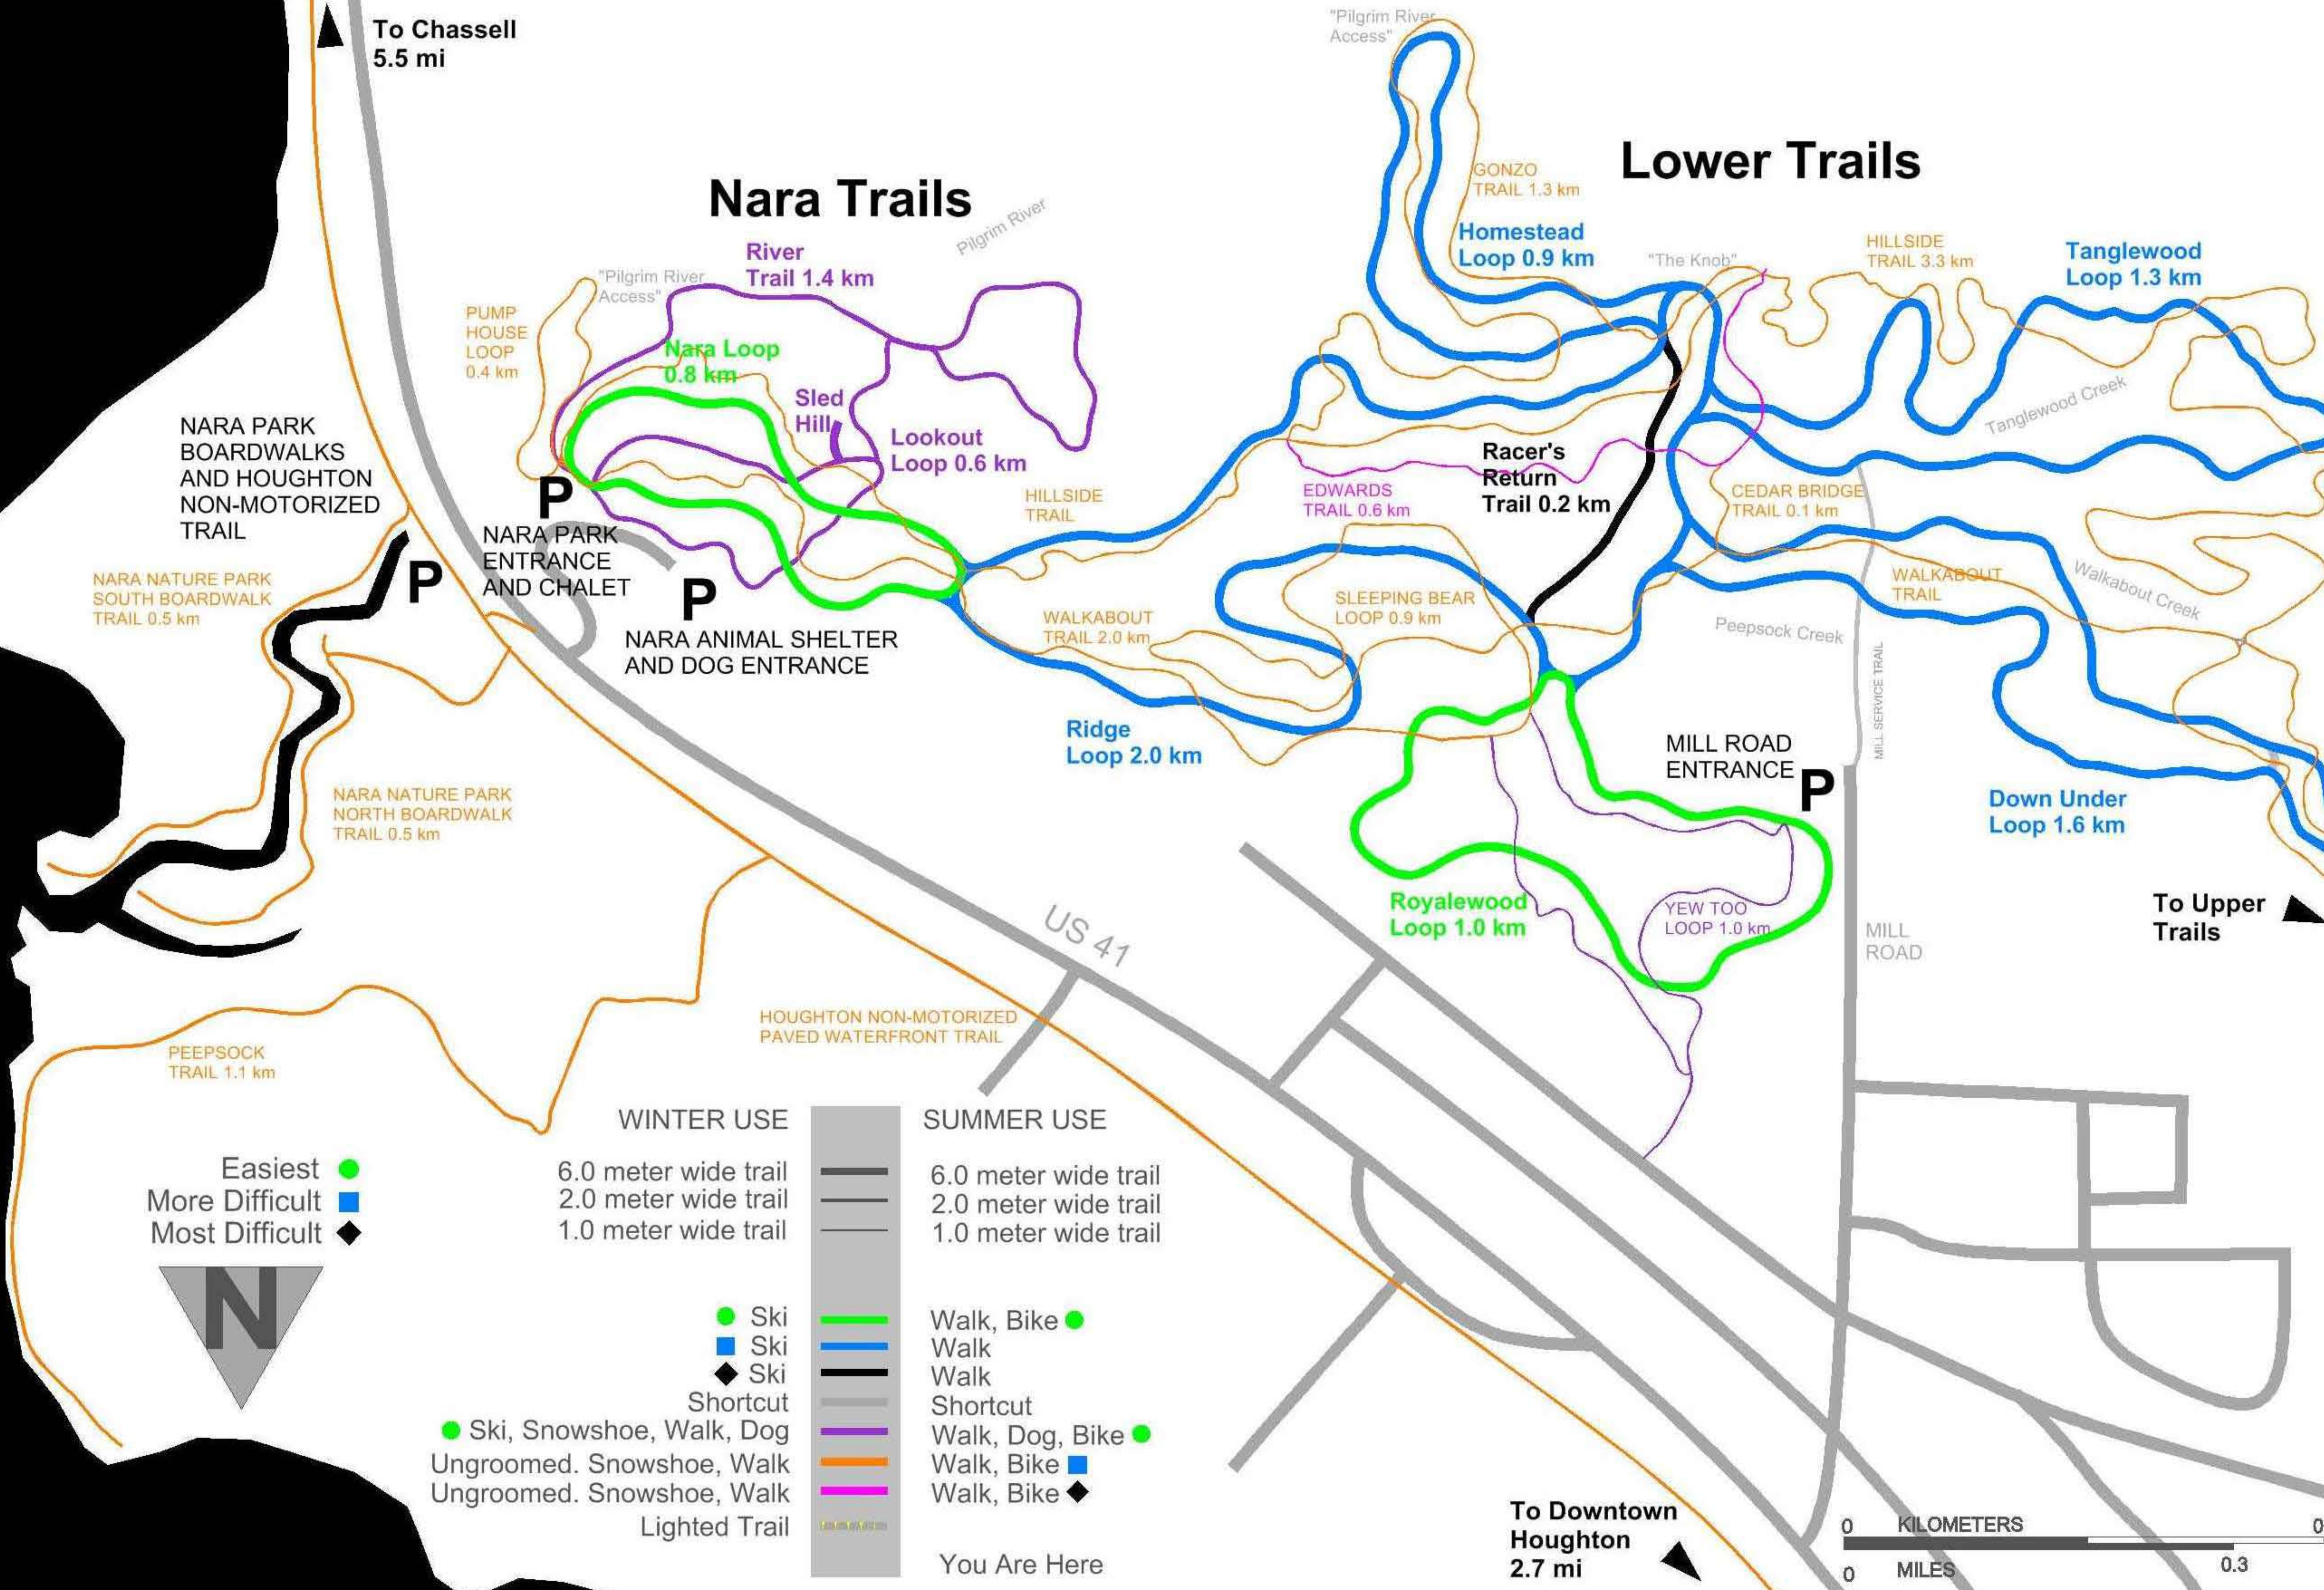

To Chassell
5.5 mi

Nara Trails

Lower Trails

Easiest ●
 More Difficult ■
 Most Difficult ◆

WINTER USE

6.0 meter wide trail
 2.0 meter wide trail
 1.0 meter wide trail

SUMMER USE

6.0 meter wide trail
 2.0 meter wide trail
 1.0 meter wide trail

● Ski
 ■ Ski
 ◆ Ski
 — Shortcut
 ● Ski, Snowshoe, Walk, Dog
 ■ Ungroomed. Snowshoe, Walk
 ◆ Ungroomed. Snowshoe, Walk
 — Lighted Trail

● Walk, Bike
 ■ Walk
 ◆ Walk
 — Shortcut
 ● Walk, Dog, Bike
 ■ Walk, Bike
 ◆ Walk, Bike

You Are Here

To Downtown
Houghton
2.7 mi