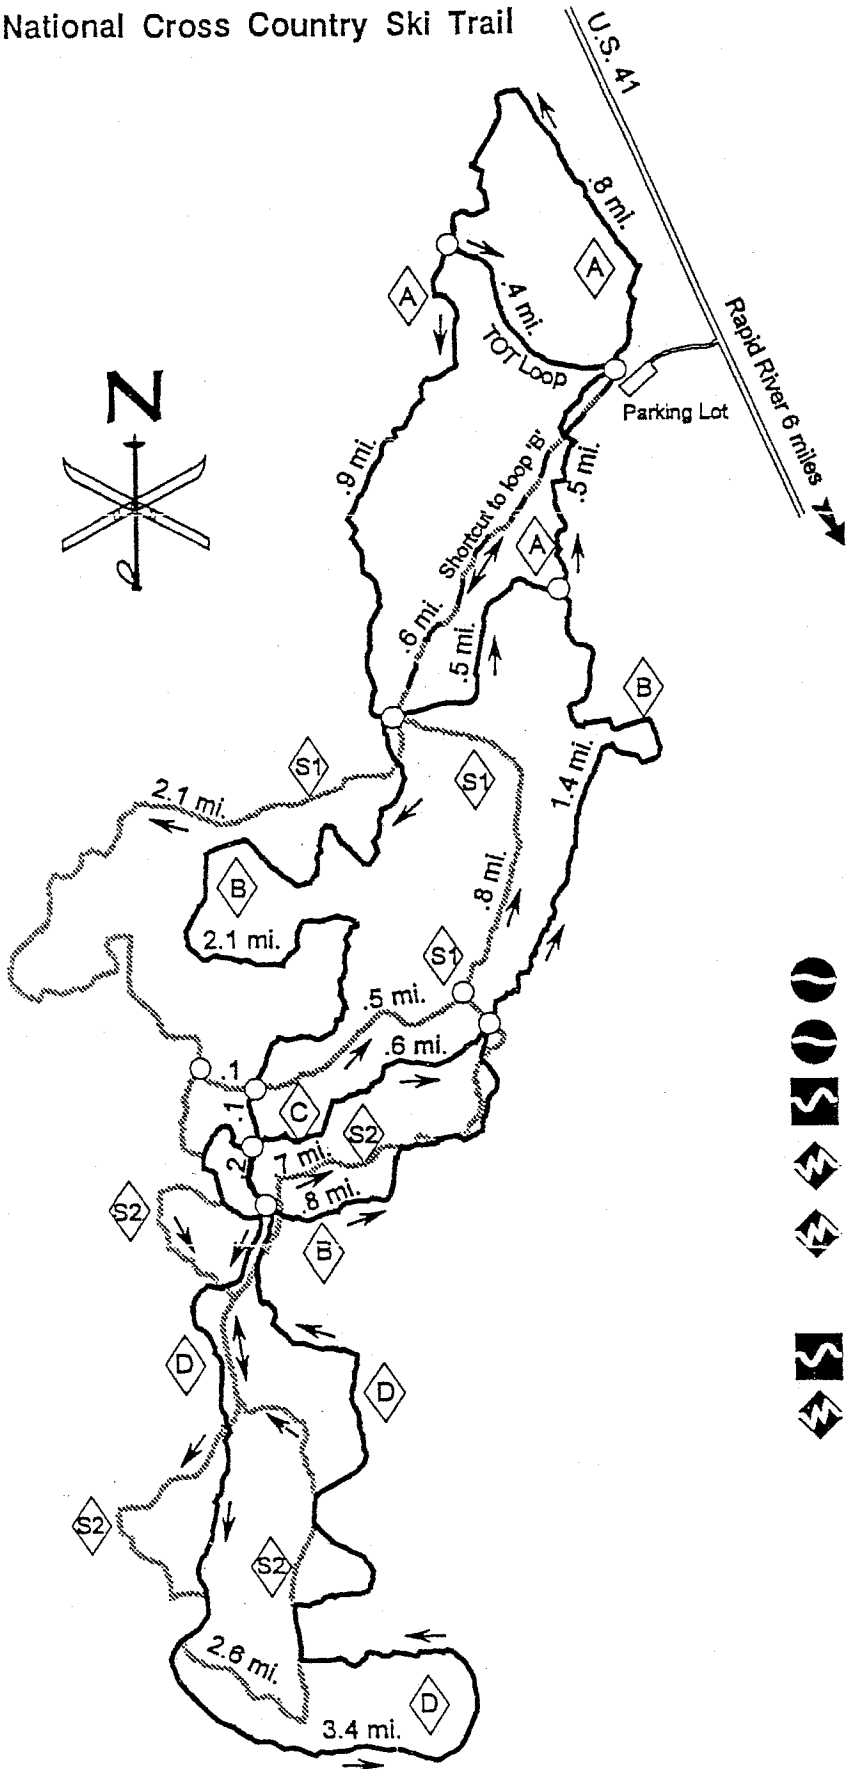

Rapid River

National Cross Country Ski Trail

-  Tot Loop 1.2 miles
-  A Loop 2.7 miles
-  B Loop 6.8 miles
If you take shortcut 5.7 miles
-  C Loop 6.4 miles
If you take shortcut 5.3 miles
-  D Loop 10.0 miles
If you take shortcut 8.9 miles
- Skating Loops**
-  S1 Loop 4.7 miles
-  S2 Loop 7.4 miles